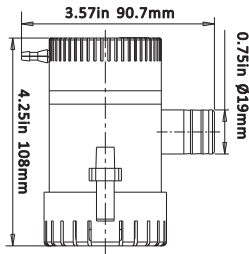

Model 19223

TM

SEACHOICE

UNIVERSAL BILGE PUMP 800 GPH

- Volt DC: 12V
- Amps: 4A
- Fuse Size: 5A