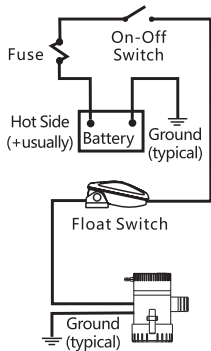

Model 19223

TM

SEACHOICE

UNIVERSAL BILGE PUMP 800 GPH

- Volt DC: 12V
- Amps: 4A
- Fuse Size: 5A